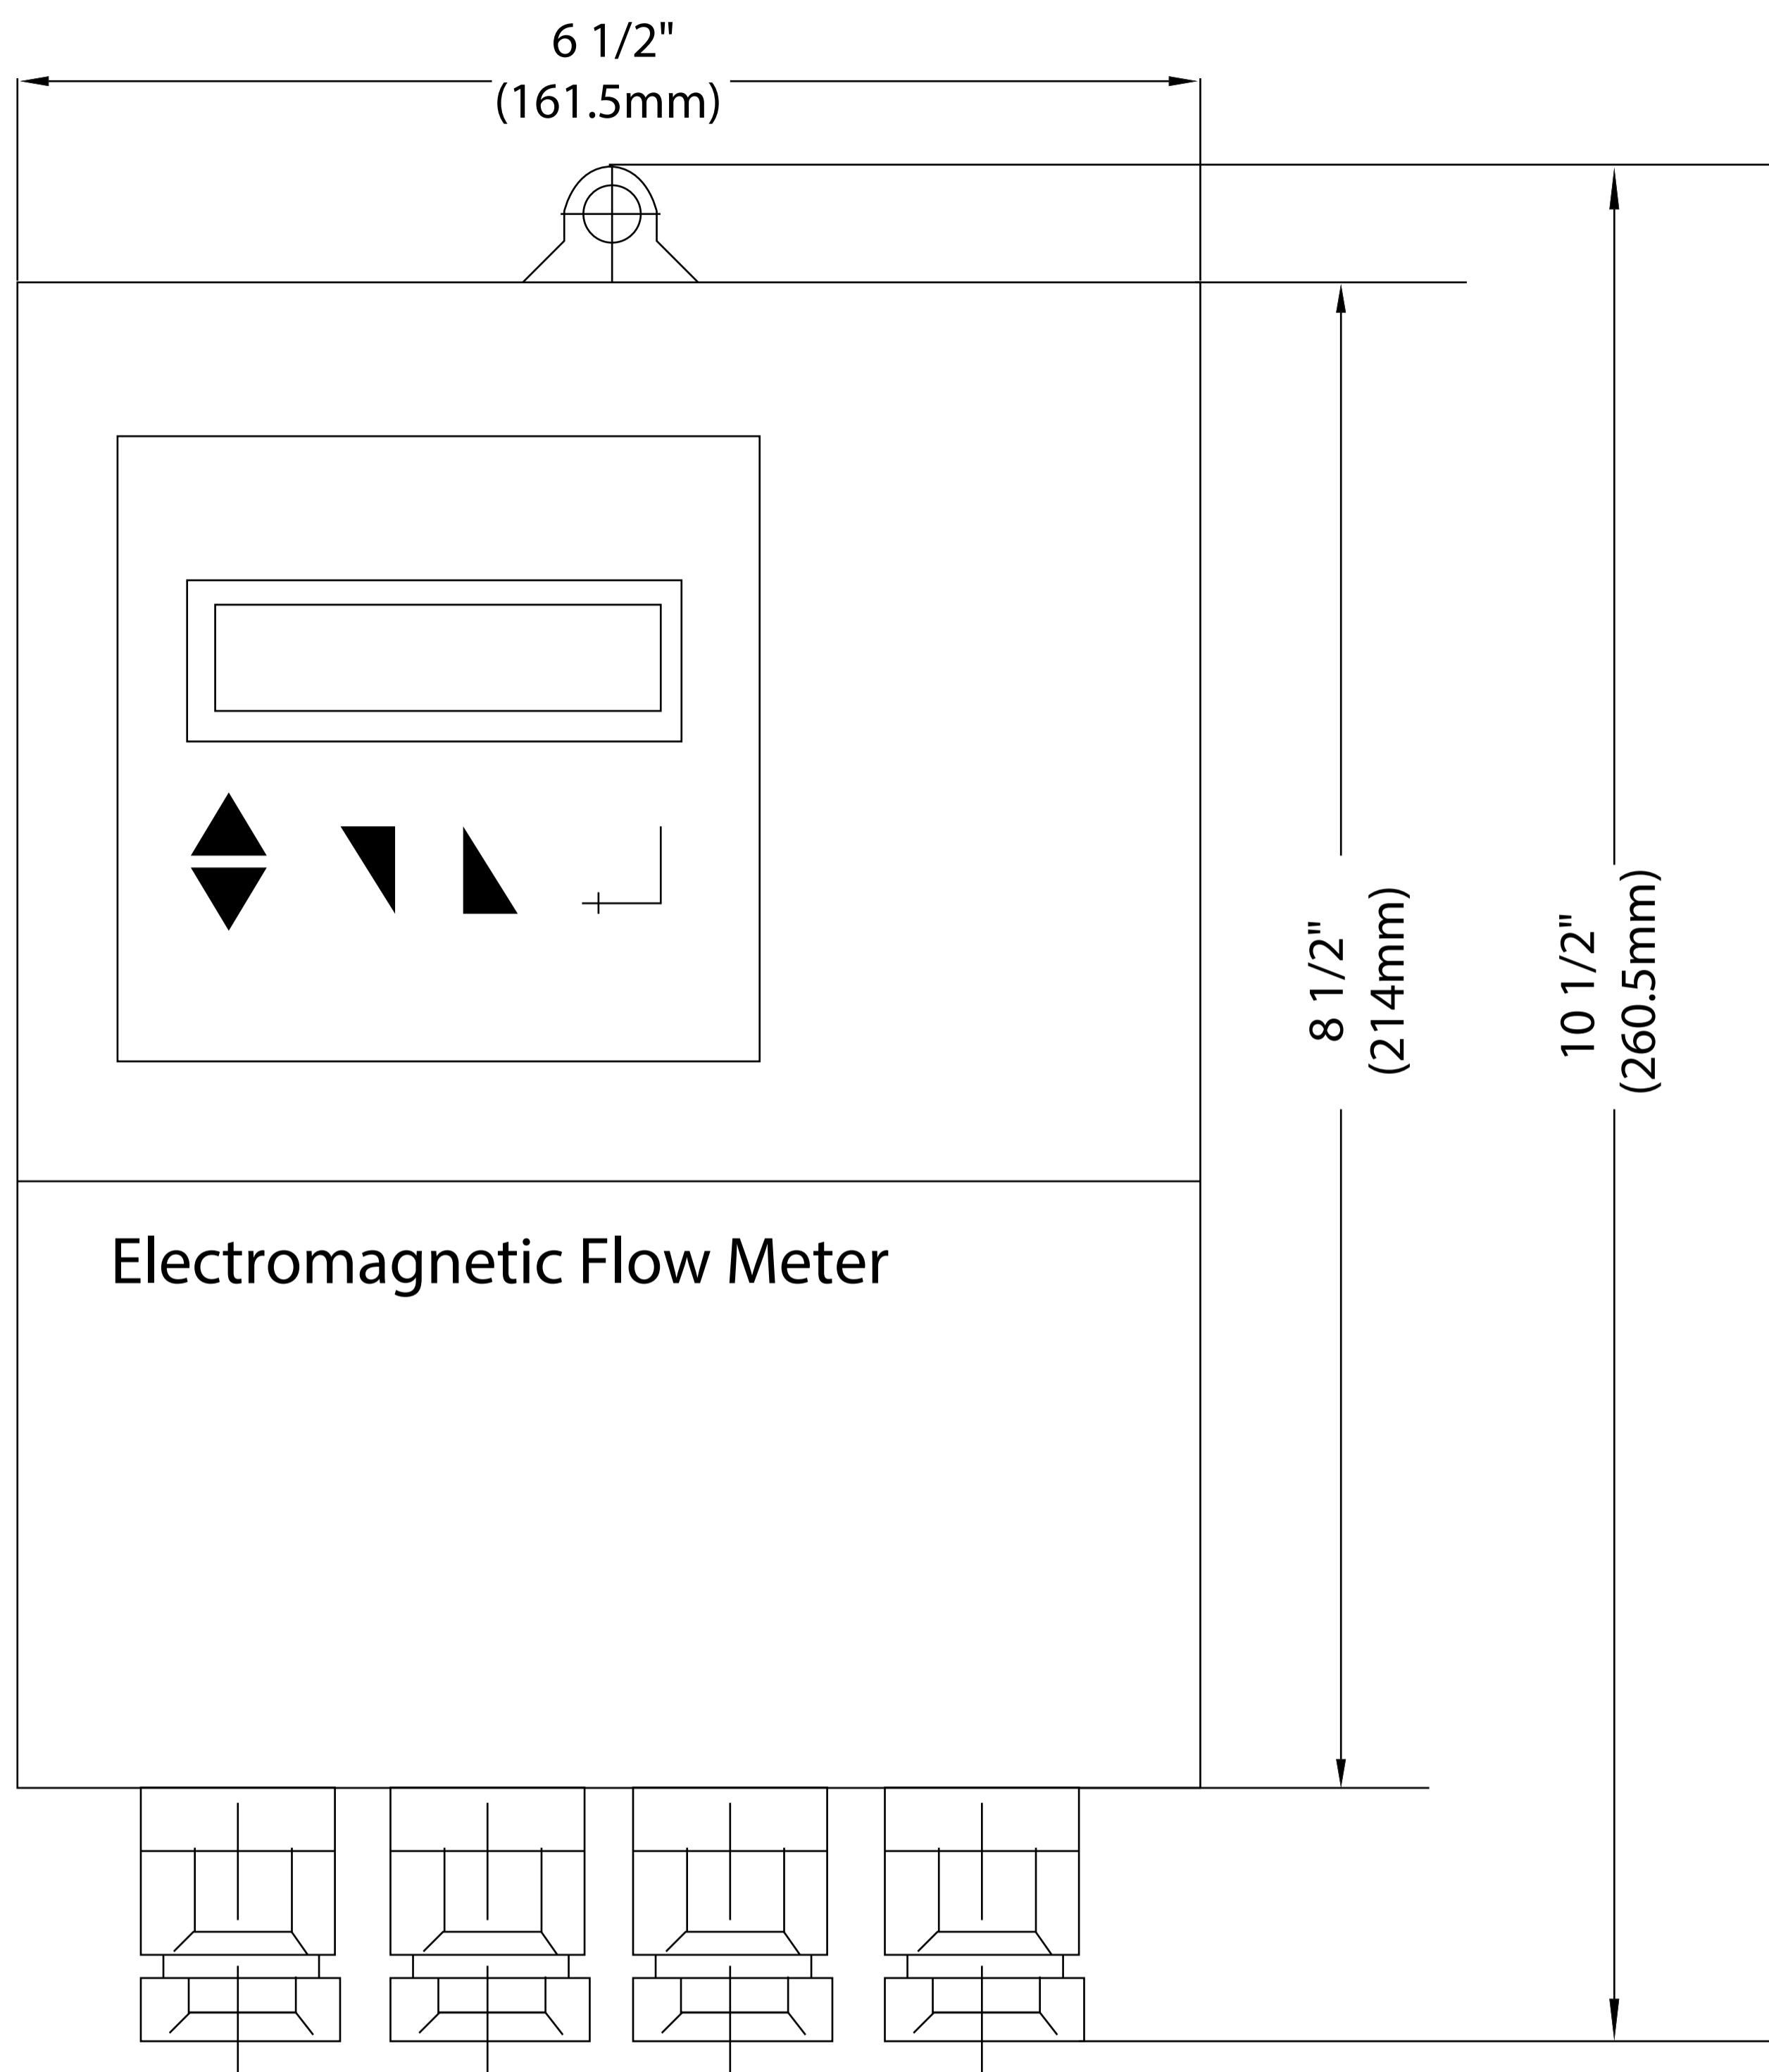

Dimensions for the Square type counter of 1400A Electromagnetic Flow Meter

CUSTOMER :		ANGLE:	SCALE: 1:1	SIZE: A1	REV: 00
CUSTOMER DWG NO :		<b>Tek-Trol LLC</b>			
P.O.NO :	S.O.NO :				
PROJECT NAME :		TITLE: TEK-FLUX 1400A		DRAWING NO.:	