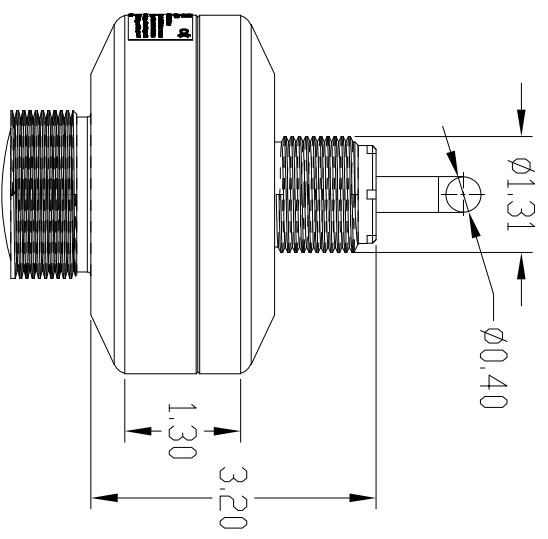

ISO VIEW
(30° ROTATED)

RH VIEW