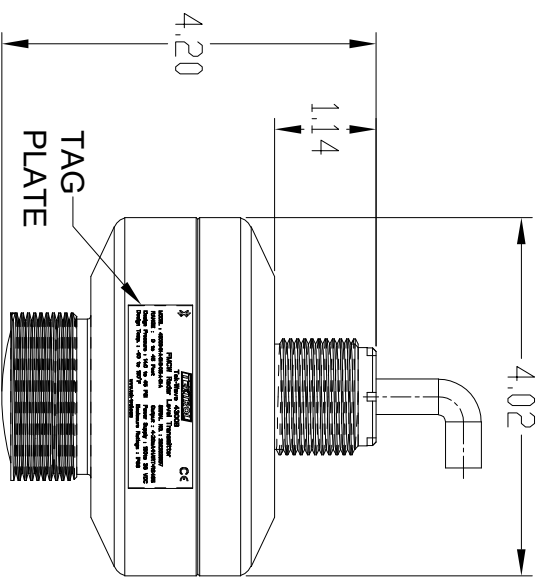

TOP VIEW

FRONT VIEW
SCALE 1.000