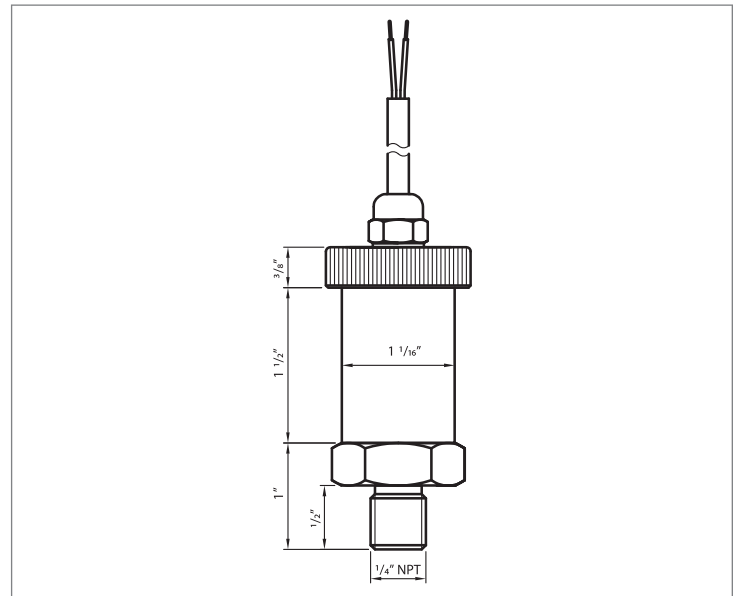

2. Unpack

Tek-Bar 3120S Piezoresistive Pressure Transducer

3. Dimensional Drawing

Fig 1: Connector DIN43650

Fig 2: Hirschman Cable Outlet

Fig 3: Cable Outlet with PVC – Cable

Fig 4: M12X1, 4-Pin

Mechanical Connections

Fig 5: Mechanical Connection

Quick Start Guide

4. Connection Diagram

Connector DIN43650

Fig 6: Connection Diagram of Connector DIN43650

Table 1: Pin Description of Connector DIN43650

Pin	2-wire Current	3-wire Voltage
Supply +	1	1
Signal +	2	3
Ground	-	2