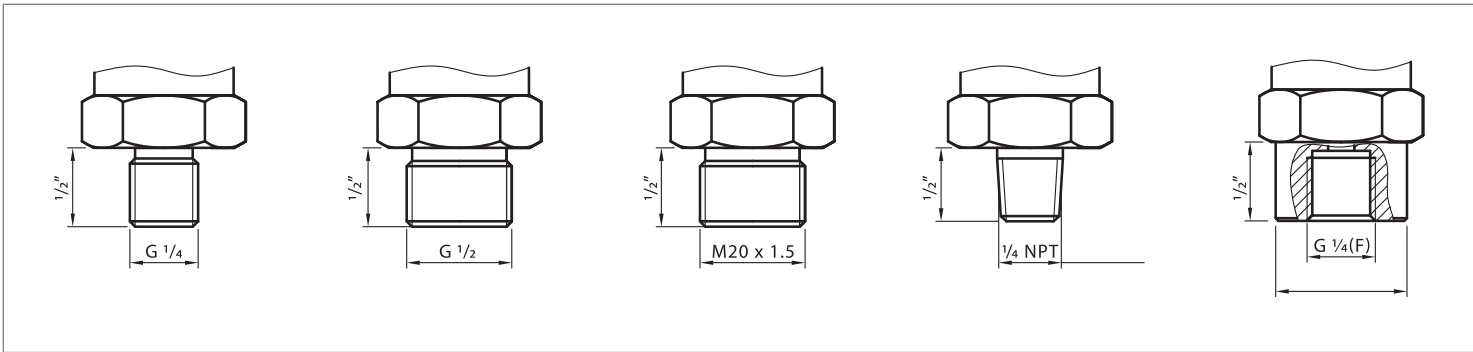

-  Do not remove the transducer cover in explosive atmospheres when the circuit is alive.
-  Installation of the device must be carried out by trained, qualified specialists. The specialist must have read and understood these Operating Instructions and must follow the instructions they contain.
-  Do not clean or touch diaphragm seals with hard or pointed object.
-  When using the measuring device in hazardous areas, installation must comply with the corresponding national standards and regulations and the Safety Instructions or Installation or Control Drawings.

2. Unpack

Tek-Bar 3120S Piezoresistive Pressure Transducer

3. Dimensional Drawing

Fig 1: Connector DIN43650

Fig 2: Hirschman Cable Outlet

Fig 3: Cable Outlet with PVC – Cable

Fig 4: M12X1, 4-Pin

Mechanical Connections

Fig 5: Mechanical Connection

Quick Start Guide

4. Connection Diagram

Connector DIN43650

Fig 6: Connection Diagram of Connector DIN43650

Table 1: Pin Description of Connector DIN43650

Pin	2-wire Current	3-wire Voltage
Supply +	1	1
Signal +	2	3
Ground	-	2