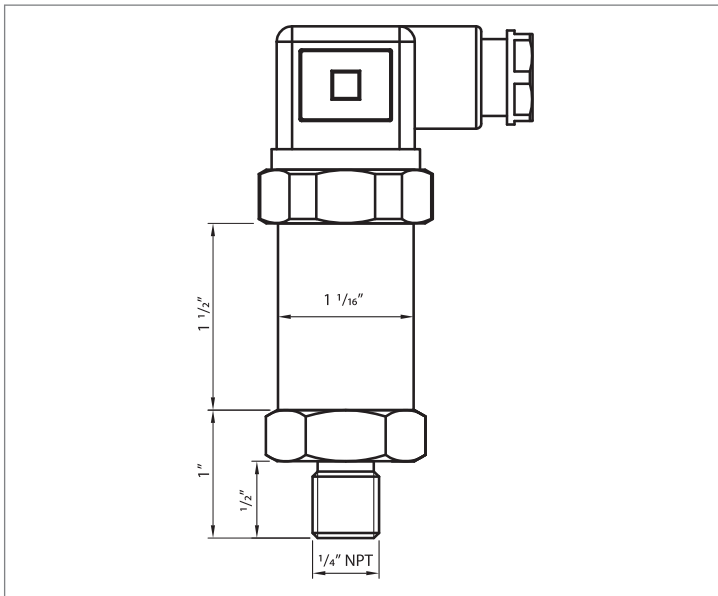

2. Unpack

Tek-Bar 3120S Piezoresistive Pressure Transducer

3. Dimensional Drawing

Fig 1: Connector DIN43650

Fig 2: Hirschman Cable Outlet

Fig 3: Cable Outlet with PVC – Cable

Fig 4: M12X1, 4-Pin

Mechanical Connections

Fig 5: Mechanical Connection

Quick Start Guide

4. Connection Diagram

Connector DIN43650

Fig 6: Connection Diagram of Connector DIN43650

Table 1: Pin Description of Connector DIN43650

Pin	2-wire Current	3-wire Voltage
Supply +	1	1
Signal +	2	3
Ground	-	2