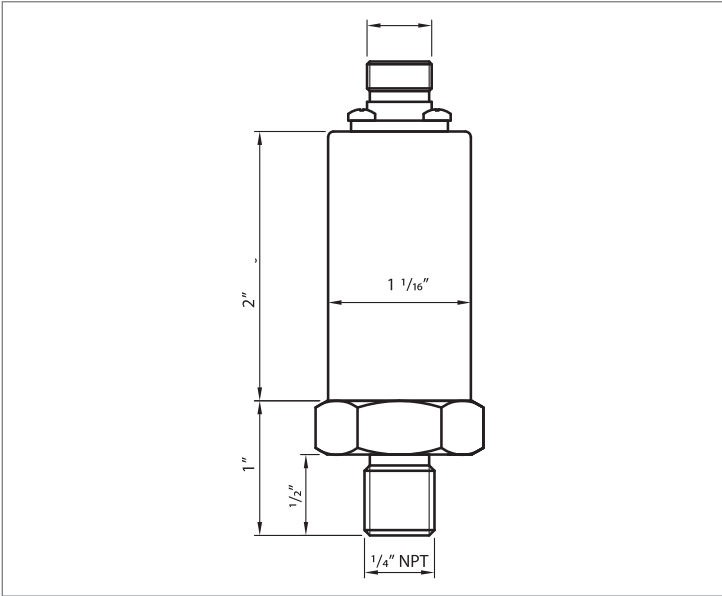

2. Unpack

Tek-Bar 3120S Piezoresistive Pressure Transducer

3. Dimensional Drawing

Fig 1: Connector DIN43650

Fig 2: Hirschman Cable Outlet

Fig 3: Cable Outlet with PVC – Cable

Fig 4: M12X1, 4-Pin

Mechanical Connections

Fig 5: Mechanical Connection

Quick Start Guide

4. Connection Diagram

Connector DIN43650

Fig 6: Connection Diagram of Connector DIN43650

Table 1: Pin Description of Connector DIN43650

Pin	2-wire Current	3-wire Voltage
Supply +	1	1
Signal +	2	3
Ground	-	2