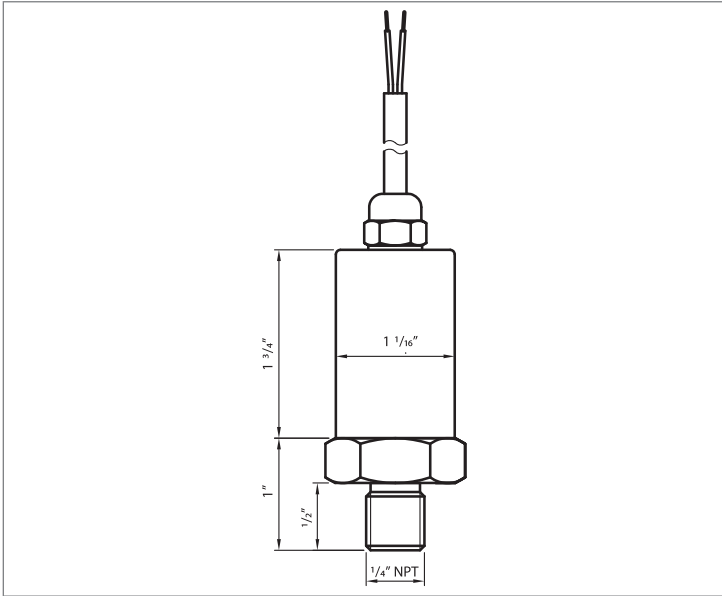

2. Unpack

Tek-Bar 3120S Piezoresistive Pressure Transducer

3. Dimensional Drawing

Fig 1: Connector DIN43650

Fig 2: Hirschman Cable Outlet

Fig 3: Cable Outlet with PVC – Cable

Fig 4: M12X1, 4-Pin

Mechanical Connections

Fig 5: Mechanical Connection

Quick Start Guide

4. Connection Diagram

Connector DIN43650

Fig 6: Connection Diagram of Connector DIN43650

Table 1: Pin Description of Connector DIN43650

Pin	2-wire Current	3-wire Voltage
Supply +	1	1
Signal +	2	3
Ground	-	2